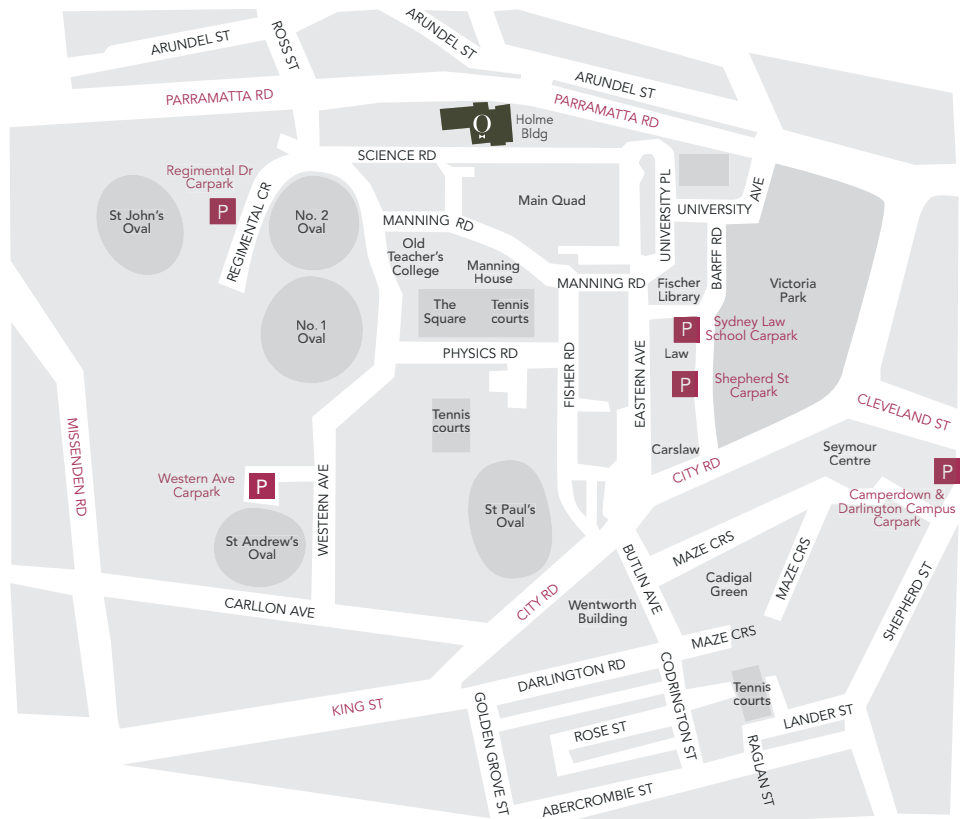

# Maps and Directions

- DRIVING AWAY FROM THE CITY ON PARRAMATTA RD
  - ▶ Turn left at Ross Street entrance
  - ▶ Take first left onto Science Road
  - ▶ Drive up Science Road and enter the Holme building via the Refectory
- DRIVING TOWARDS THE CITY
  - ▶ Enter via Ross Street
  - ▶ Take first left onto Science Road
  - ▶ Drive up Science Road and enter the Holme building via the Refectory
- WALKING ON PARRAMATTA RD OR FROM FOOTBRIDGE BUS STOP
  - ▶ Enter grounds via the Footbridge stairs
  - ▶ Turn right onto Science Road
  - ▶ Walk down Science Road and enter the Holme building via the Refectory

## Parking

- ▶ Pay & Display parking is available at the University of Sydney at a flat rate.
- ▶ Hourly parking is available after 3pm except at the Western Avenue and Shepherd Street Carparks.
- ▶ Please read parking signs clearly and come prepared with change on the occasion a machine will not accept credit card.
- ▶ Please display the parking ticket on your dashboard. Failure to do so may incur an infringement notice which the registered owner of the vehicle is responsible for.
- ▶ Payment can only be made using \$1 and \$2 coins. Change machines for converting notes to coins are located:
  - ▷ On Manning Road in front of the Old Teachers' College
  - ▷ Behind the Wentworth Building in Maze Crescent.
  - ▷ In the Shepherd Street Carpark.
  - ▷ On Western Ave near the entrance to the Western Avenue (underground) Carpark.