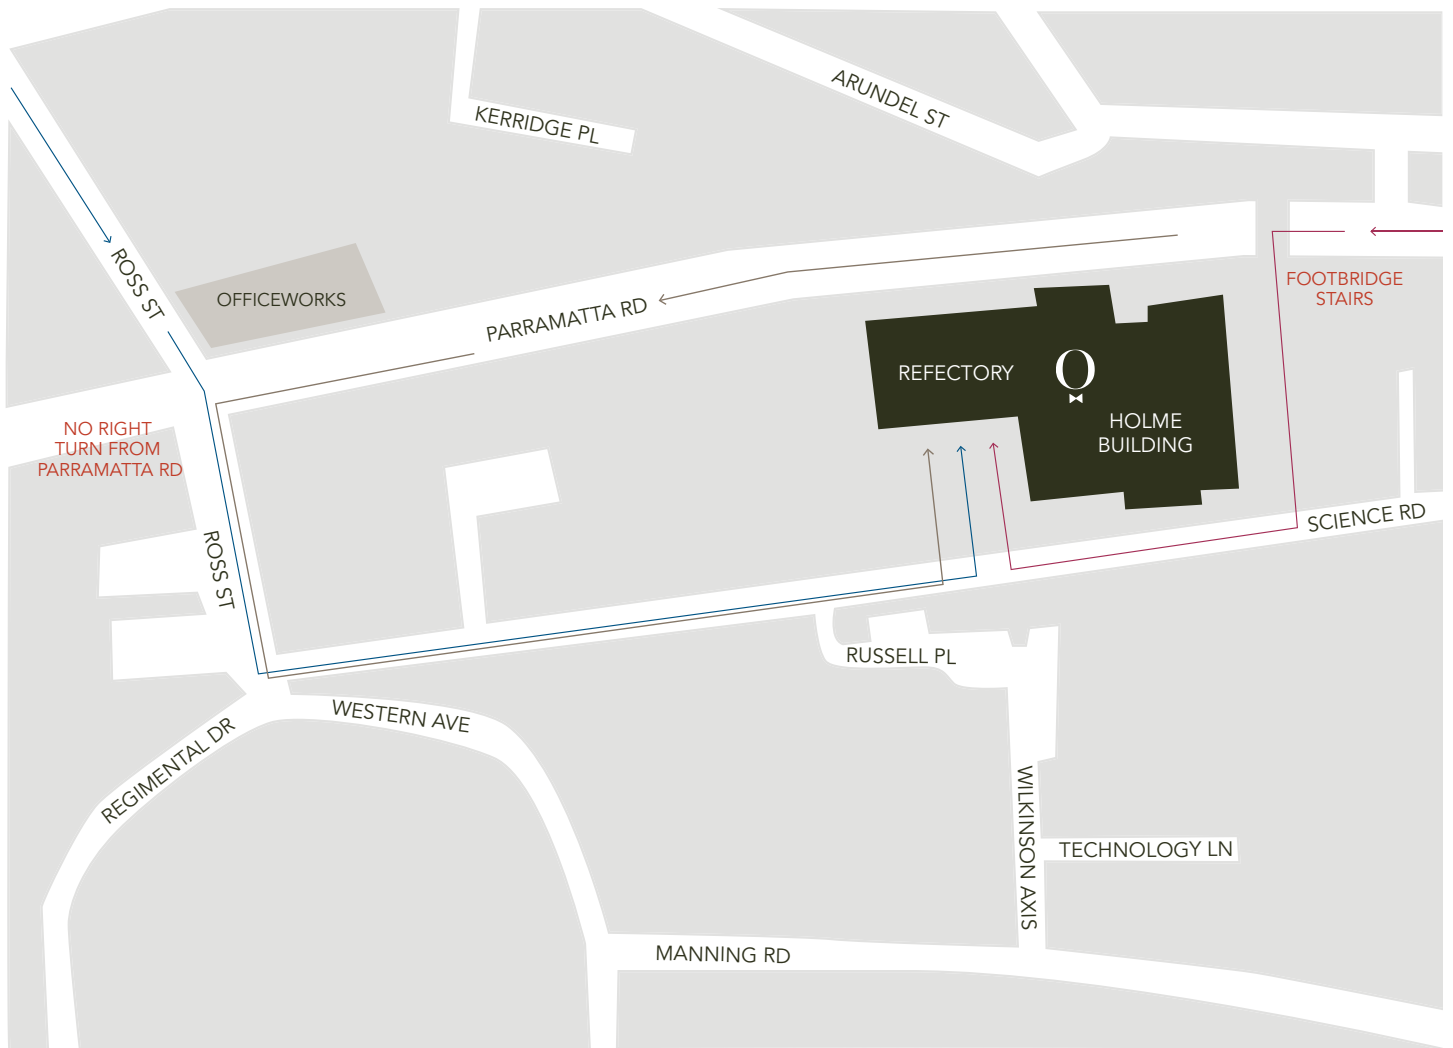

# Maps and Directions

- DRIVING AWAY FROM THE CITY ON PARRAMATTA RD
  - ▶ Turn left at Ross Street entrance
  - ▶ Take first left onto Science Road
  - ▶ Drive up Science Road and enter the Holme building via the Refectory
- DRIVING TOWARDS THE CITY
  - ▶ Enter via Ross Street
  - ▶ Take first left onto Science Road
  - ▶ Drive up Science Road and enter the Holme building via the Refectory
- WALKING ON PARRAMATTA RD OR FROM FOOTBRIDGE BUS STOP
  - ▶ Enter grounds via the Footbridge stairs
  - ▶ Turn right onto Science Road
  - ▶ Walk down Science Road and enter the Holme building via the Refectory

## Parking

- ▶ Pay & Display parking is available at the University of Sydney at a flat rate.
- ▶ Hourly parking is available after 3pm except at the Western Avenue and Shepherd Street Carparks.
- ▶ Please read parking signs clearly and come prepared with change on the occasion a machine will not accept credit card.
- ▶ Please display the parking ticket on your dashboard. Failure to do so may incur an infringement notice which the registered owner of the vehicle is responsible for.
- ▶ Payment can only be made using \$1 and \$2 coins. Change machines for converting notes to coins are located:
  - ▷ On Manning Road in front of the Old Teachers' College
  - ▷ Behind the Wentworth Building in Maze Crescent.
  - ▷ In the Shepherd Street Carpark.
  - ▷ On Western Ave near the entrance to the Western Avenue (underground) Carpark.